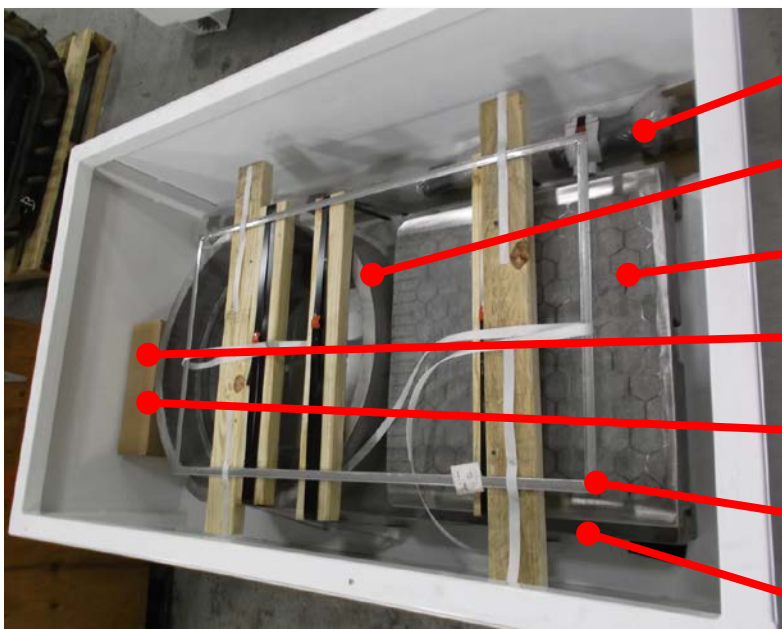

## FCC Slide / Plug Valve Parts

### Long Term Storage Boxes

TapcoEnpro long term storage boxes provide a solution for your turnaround and long-term storage needs before and after shutdowns:

- No lost or misplaced components
- Reduce possible damage to parts
- Store new parts ready for your next turnaround
- Replace “used” parts into boxes for easy shipping to rebuild facility
- Convenient warehouse handling
- Uncomplicated moving and storage